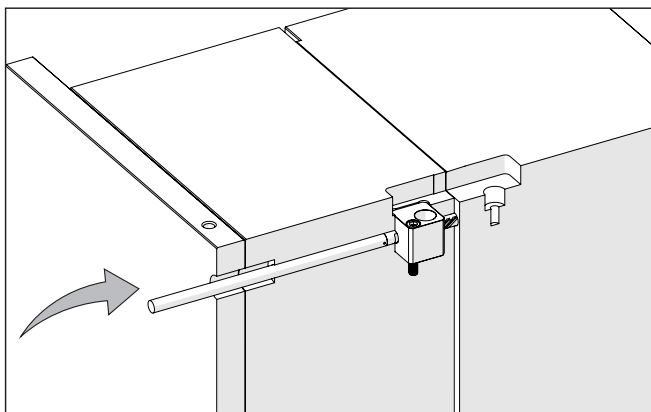

AS_INSTALLATION

4

4.1