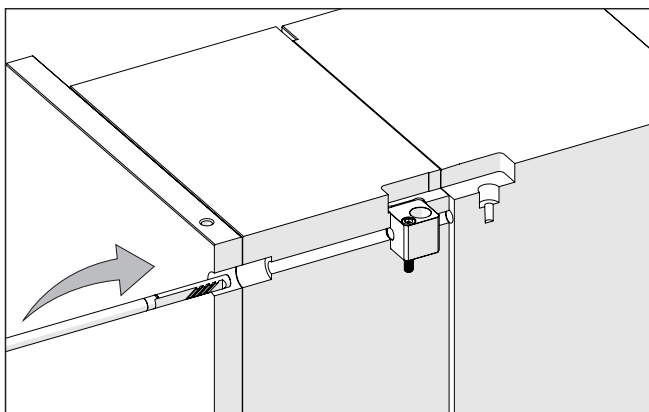

AS_AUTOMATIC SAFETY STRAP

WHAT'S INCLUDED IN THE PACKAGE

Ref.	Max. mold size
AS.462024	Up to 10 Tons
AS.582430	Up to 20 Tons
AS.764040	Up to 30 Tons

AS_INSTALLATION

1

2

3

Ref.	T	Max. Torque
AS.462024	M12	92 Nm
AS.582430	M16	230 Nm
AS.764040	M16	230 Nm