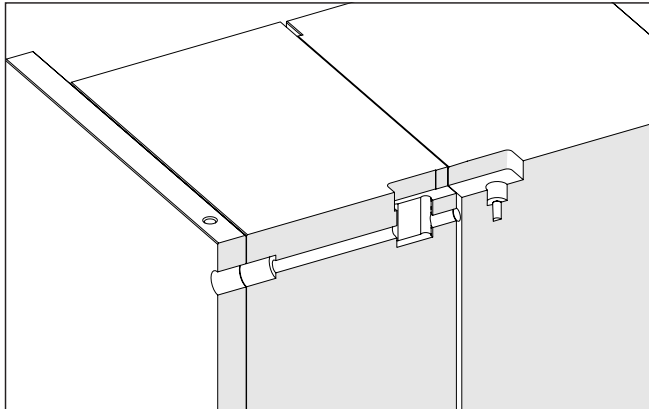

AS_AUTOMATIC SAFETY STRAP

WHAT'S INCLUDED IN THE PACKAGE

Ref.	Max. mold size
AS.462024	Up to 10 Tons
AS.582430	Up to 20 Tons
AS.764040	Up to 30 Tons

AS_INSTALLATION

1

2

3

Ref.	T	Max. Torque
AS.462024	M12	92 Nm
AS.582430	M16	230 Nm
AS.764040	M16	230 Nm