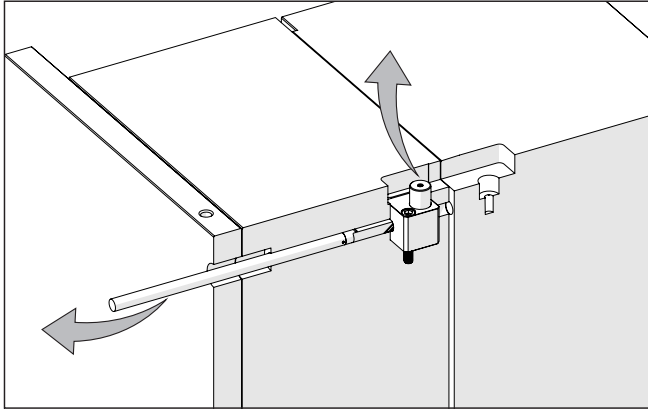

AS_INSTALLATION

7