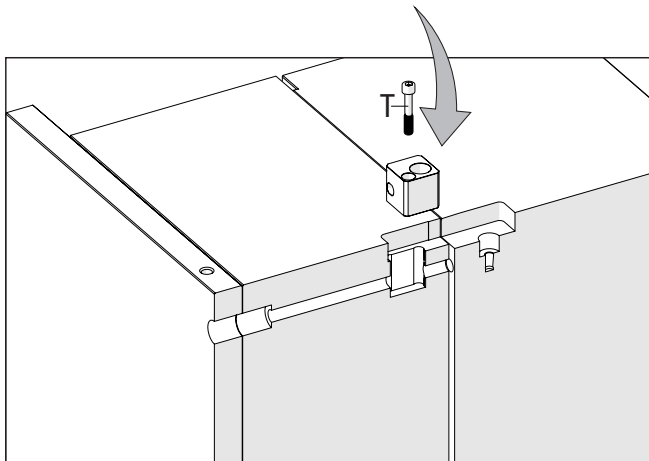

AS_AUTOMATIC SAFETY STRAP

WHAT'S INCLUDED IN THE PACKAGE

Ref.	Max. mold size
AS.462024	Up to 10 Tons
AS.582430	Up to 20 Tons
AS.764040	Up to 30 Tons

AS_INSTALLATION

1

2

3

Ref.	T	Max. Torque
AS.462024	M12	92 Nm
AS.582430	M16	230 Nm
AS.764040	M16	230 Nm