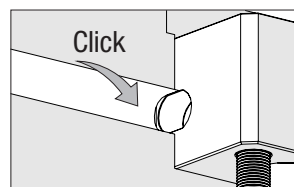

AS_INSTALLATION

4

4.1

4.2

5

5.1

5.2

6