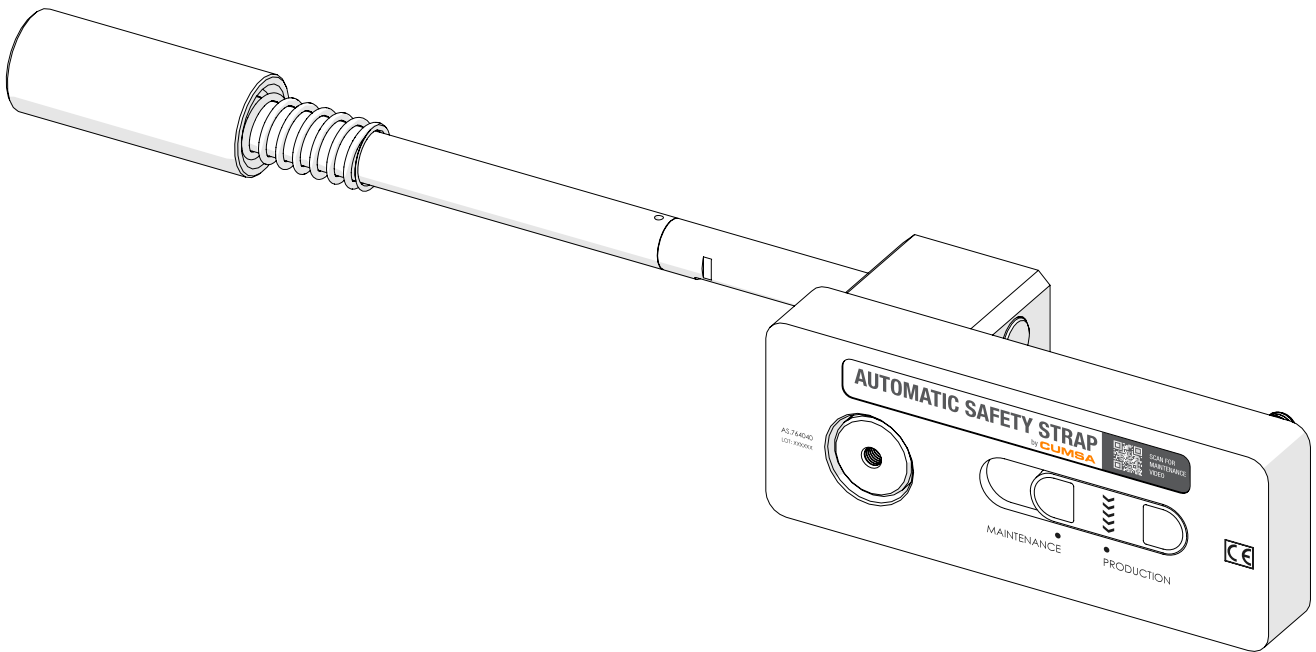

AS_AUTOMATIC SAFETY STRAP

WHAT'S INCLUDED IN THE PACKAGE

Ref.	Max. mold size
AS.462024	Up to 10 Tons
AS.582430	Up to 20 Tons
AS.764040	Up to 30 Tons

AS_INSTALLATION

1

2

3

Ref.	T	Max. Torque
AS.462024	M12	92 Nm
AS.582430	M16	230 Nm
AS.764040	M16	230 Nm