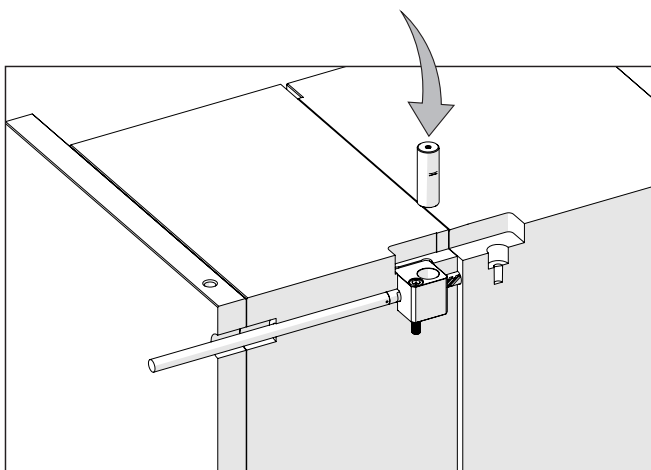

AS_INSTALLATION

4

4.1

4.2

5

5.1

5.2

6