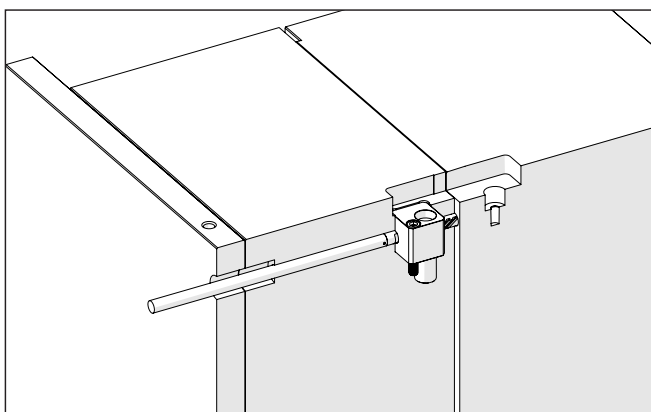

AS_INSTALLATION

4

4.1

4.2

5

5.1

5.2

6