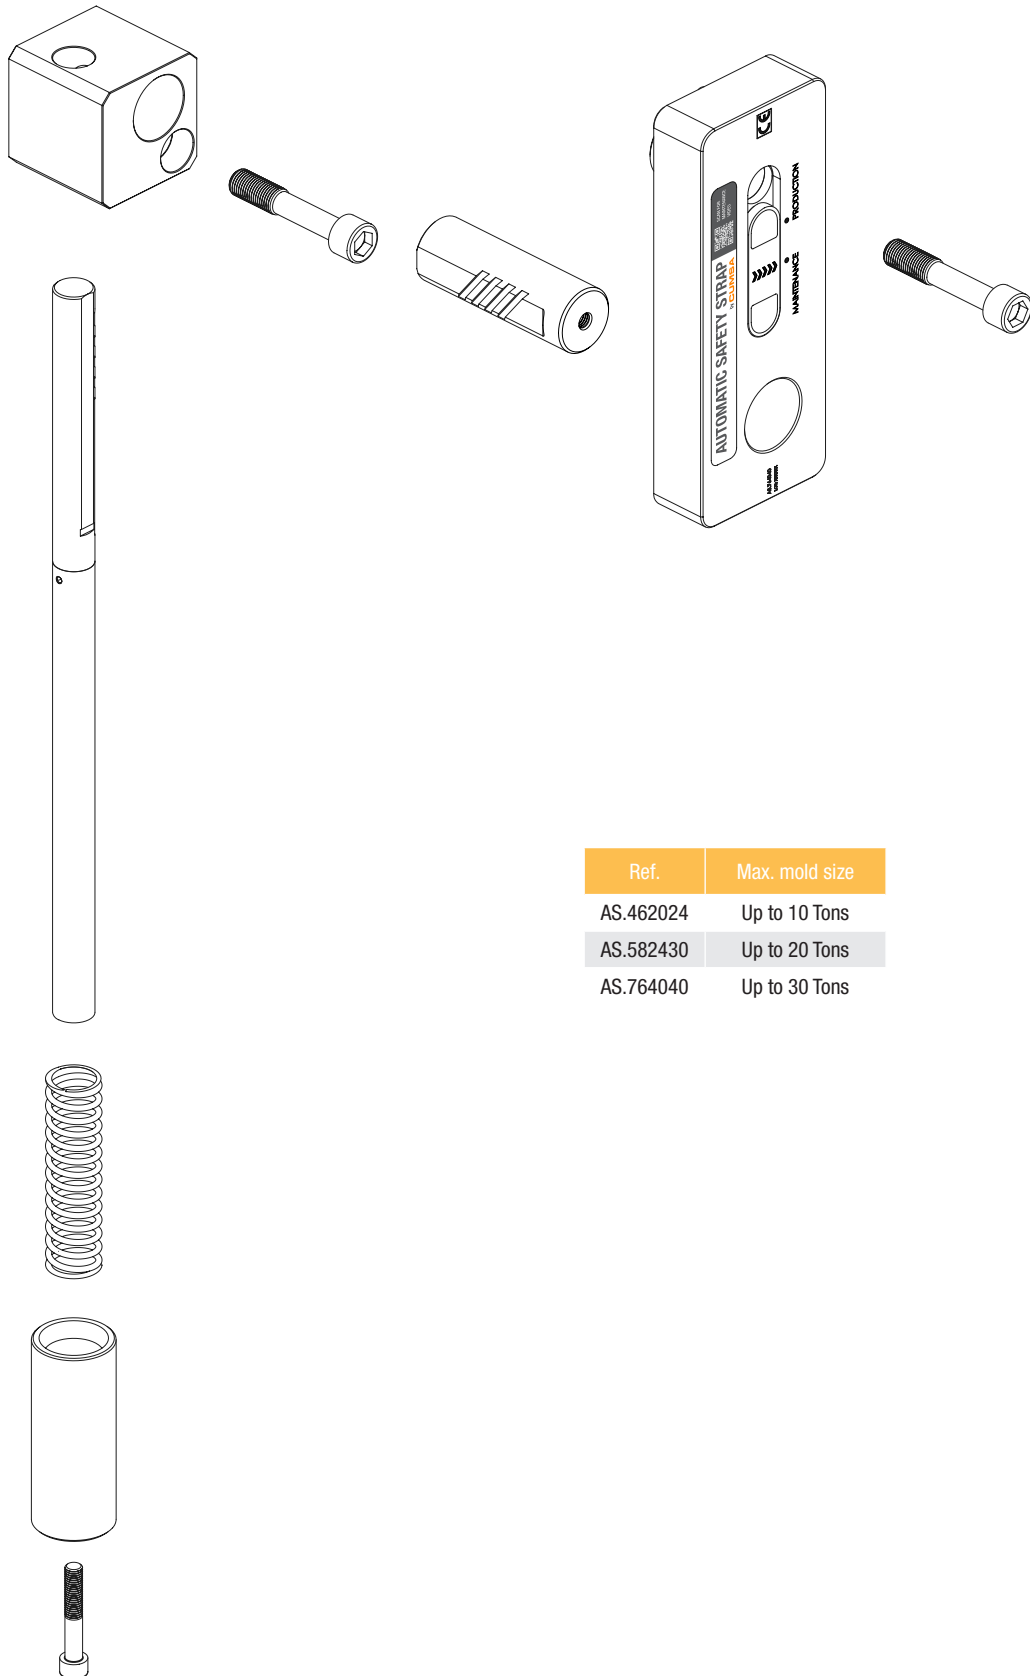

AS_AUTOMATIC SAFETY STRAP

WHAT'S INCLUDED IN THE PACKAGE

Ref.	Max. mold size
AS.462024	Up to 10 Tons
AS.582430	Up to 20 Tons
AS.764040	Up to 30 Tons

AS_INSTALLATION

1

2

3

Ref.	T	Max. Torque
AS.462024	M12	92 Nm
AS.582430	M16	230 Nm
AS.764040	M16	230 Nm