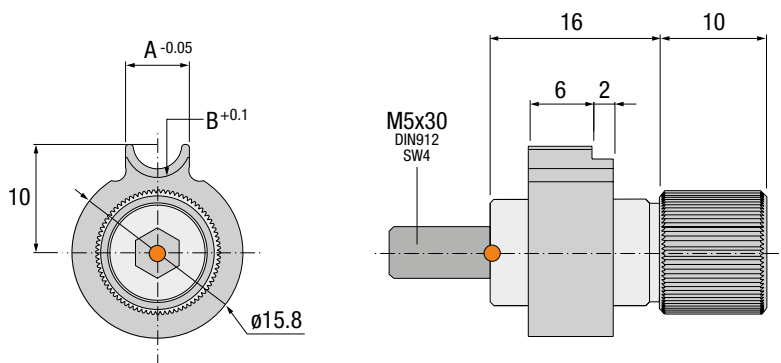

WP ADJUSTABLE FIXING

ES Fijación Regulable WP DE WP Einstellbare Befestigung
 IT Fissaggio Regolabile WP PT Fixação Regulavel WP FR Fixation Reglable WP

WF

● Cad Insertion Point

Max. 120°C

Ref.	A	B	SW	Compatible With
WF.061608	6	3.1	5	WP.060xxx
WF.081608	8	4.1	7	WP.080xxx