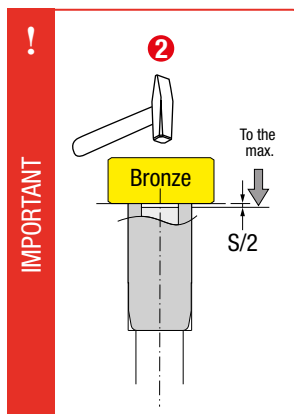

Installation Guidelines

Consejos de Instalación · Richtlinien zur Installation · Consigli di Installazione
Instruções de Instalação · Mode d'Installation