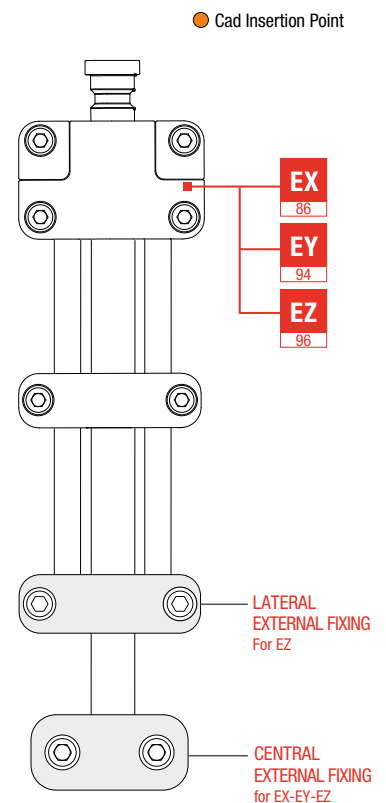

# EX-EY-EZ EXTERNAL FIXING

ES Fijación Externa EX-EY-EZ DE EX-EY-EZ Externe Befestigung  
IT EX-EY-EZ Fissaggio Esterno PT Fixação Externa EX-EY-EZ FR Fixation Externe pour EX-EY-EZ

# EB

| CENTRAL EXTERNAL FIXING |    |     |    |      |    |      |        |     |     |        |                       |
|-------------------------|----|-----|----|------|----|------|--------|-----|-----|--------|-----------------------|
| Ref.                    | A  | B   | C  | K    | H  | M    | S      | SWa | SWb | T      | Compatible with       |
| EB.140020               | 24 | 50  | 30 | 10.5 | 22 | 5.5  | M8x25  | 5   | 6   | M6x30  | EX.14 / EY.14 / EZ.14 |
| EB.200025               | 34 | 60  | 38 | 13.5 | 30 | 7.5  | M12x35 | 6   | 10  | M8x40  | EX.20 / EY.20 / EZ.20 |
| EB.320042               | 50 | 86  | 52 | 18.5 | 46 | 11.5 | M16x45 | 10  | 14  | M12x65 | EX.32 / EY.32 / EZ.32 |
| EB.500060               | 66 | 100 | 64 | 25   | 64 | 15.5 | M24x60 | 14  | 19  | M16x90 | EX.50 / EY.50 / EZ.50 |

| LATERAL EXTERNAL FIXING |    |     |     |      |    |      |        |     |     |        |                 |
|-------------------------|----|-----|-----|------|----|------|--------|-----|-----|--------|-----------------|
| Ref.                    | A  | B   | C   | K    | H  | M    | S      | SWa | SWb | T      | Compatible with |
| EB.140824               | 20 | 62  | 48  | 10.5 | 22 | 5.5  | M5x20  | 5   | 4   | M6x30  | EZ.14           |
| EB.201234               | 25 | 84  | 66  | 13.5 | 30 | 7.5  | M8x25  | 6   | 6   | M8x40  | EZ.20           |
| EB.322050               | 42 | 126 | 102 | 18.5 | 46 | 11.5 | M12x50 | 10  | 10  | M12x65 | EZ.32           |
| EB.502566               | 60 | 174 | 140 | 25   | 64 | 15.5 | M16x60 | 14  | 14  | M16x90 | EZ.50           |